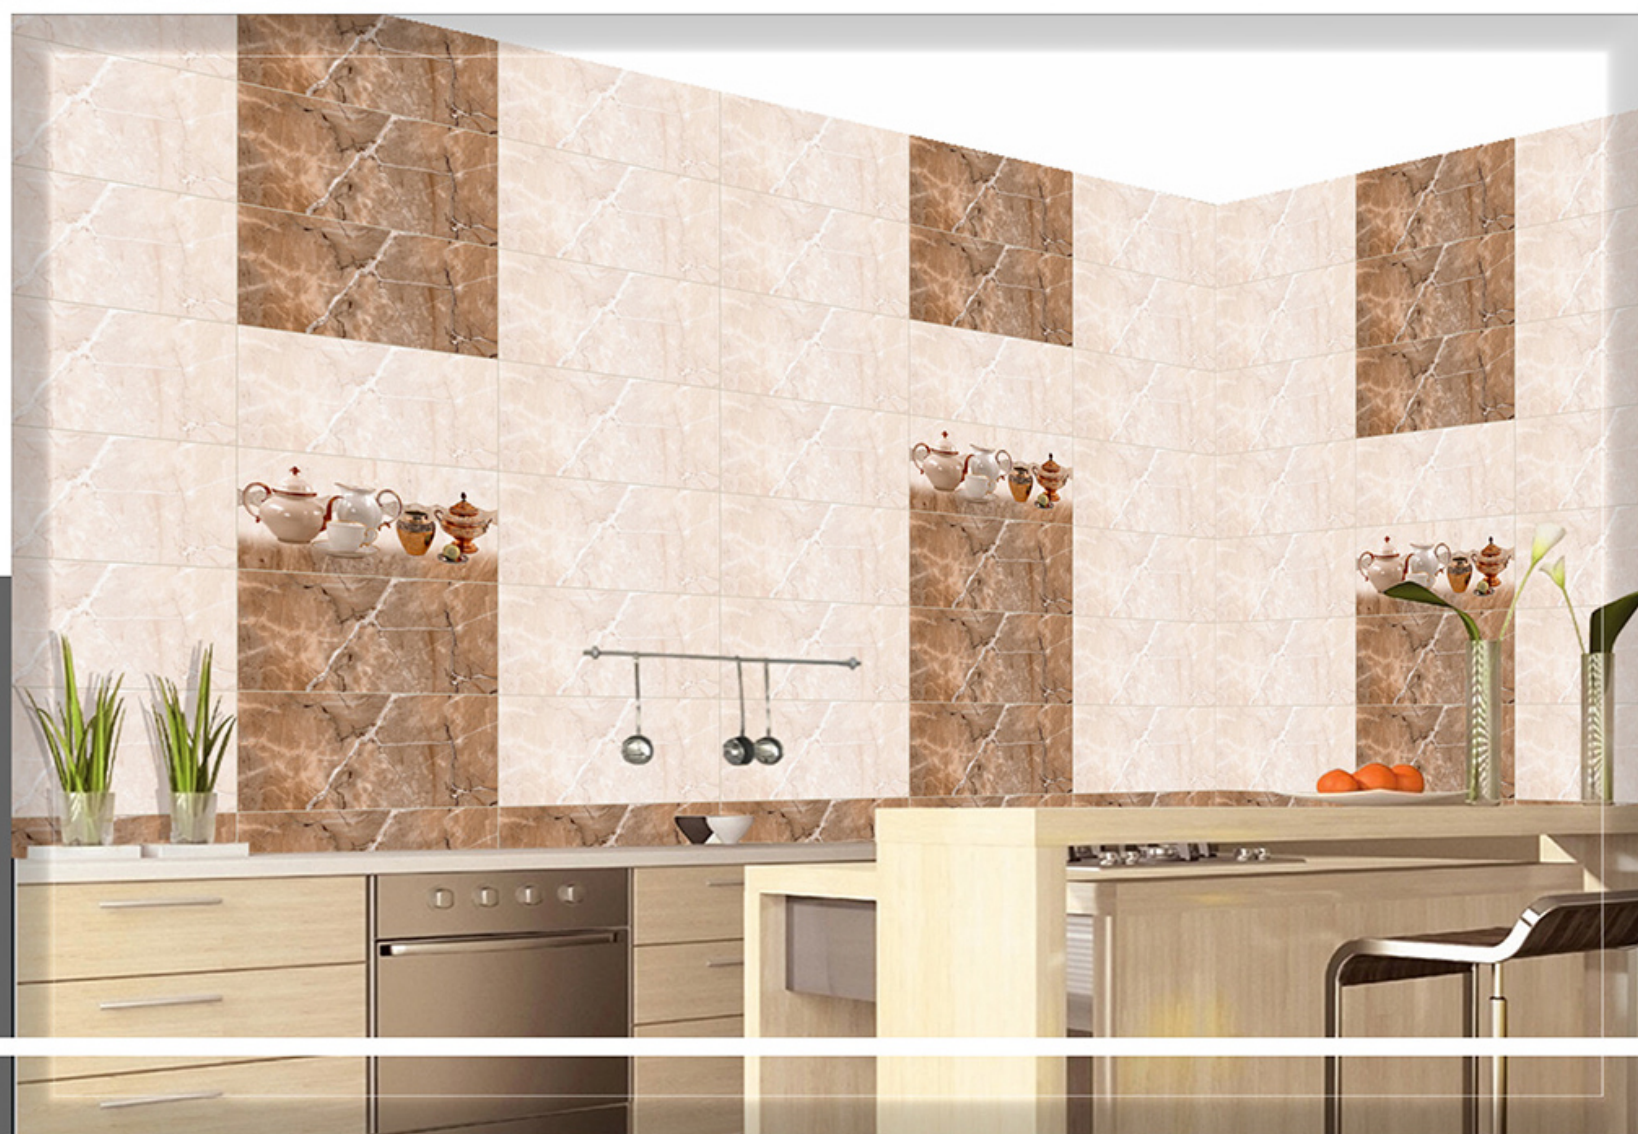

300X600MM
GLOSSY

Exclusive Digital Wall Tiles

AN-129